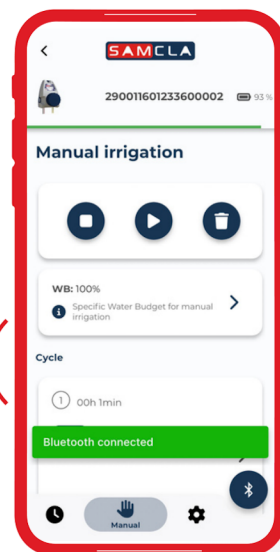

SAMCLA

focus

Bluetooth®

Free
APP

+ Benefits

ADVANCED & VERSATILE IRRIGATION

- ✓ UP TO 4 IRRIGATION PROGRAMS
- ✓ UP TO 6 START TIMES PER PROGRAM
- ✓ MAX. STATION RUN TIME: 23H 30MIN
- ✓ UP TO 4 STATIONS WATERING SIMULTANEOUSLY
- ✓ ON / OFF / PAUSE MODES
- ✓ LOCAL CUT-OFF SENSOR PER VALVE: RAIN, ETC.
- ✓ WATER BUDGET FUNCTION 0%-200%
- ✓ ACTIVITY INDICATOR LIGHT

BATTERY OPERATED

1/2/4/6 STATIONS

+ Applications

HOME OWNERS & COMMUNITIES
SPORT FACILITIES
HOTELS & CAMPINGS
AGRICULTURE