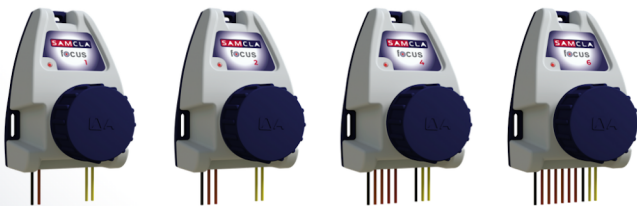

SAMCLA

focus

Bluetooth®

Free
APP

+ Benefits

ADVANCED & VERSATILE IRRIGATION

- ✓ UP TO 4 IRRIGATION PROGRAMS
- ✓ UP TO 6 START TIMES PER PROGRAM
- ✓ MAX. STATION RUN TIME: 23H 30MIN
- ✓ UP TO 4 STATIONS WATERING SIMULTANEOUSLY
- ✓ ON / OFF / PAUSE MODES
- ✓ LOCAL CUT-OFF SENSOR PER VALVE: RAIN, ETC.
- ✓ WATER BUDGET FUNCTION 0%-200%
- ✓ ACTIVITY INDICATOR LIGHT

BATTERY OPERATED

1/2/4/6 STATIONS

+ Applications

HOME OWNERS & COMMUNITIES
SPORT FACILITIES
HOTELS & CAMPINGS
AGRICULTURE