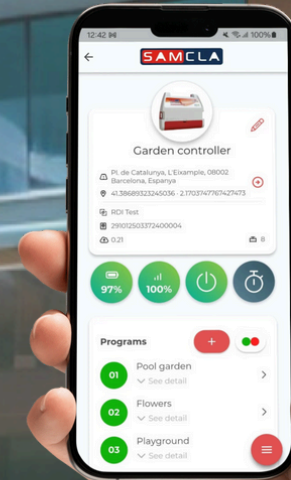

SAMCLA

HUB COMPACT

Water Saving
TECHNOLOGY

HUB

- ✓ INTERNET (WIFI) OR BLUETOOTH CONNECTION
- ✓ UP TO 32 WIRELESS DEVICES PER HUB:
AC, SOLAR & BATTERY OPERATED
CONTROLLERS & SENSORS

CONTROLLER

- ✓ UP TO 8 WIRED STATIONS (24 VAC)
- ✓ MASTER VALVE / PUMP
- ✓ WATER METER
- ✓ POWER SUPPLY INCLUDED

SAFE & SUSTAINABLE GARDENS

SAMCLA QUALITY, MORE EFFICIENCY & LOWER COST

SAMCLA

HUB COMPACT

Real time
TELEMANAGEMENT SYSTEM

scarabelli
scarabelli TECHNOLOGY SPINNT EUROPLAST SAMCLA

samela.com