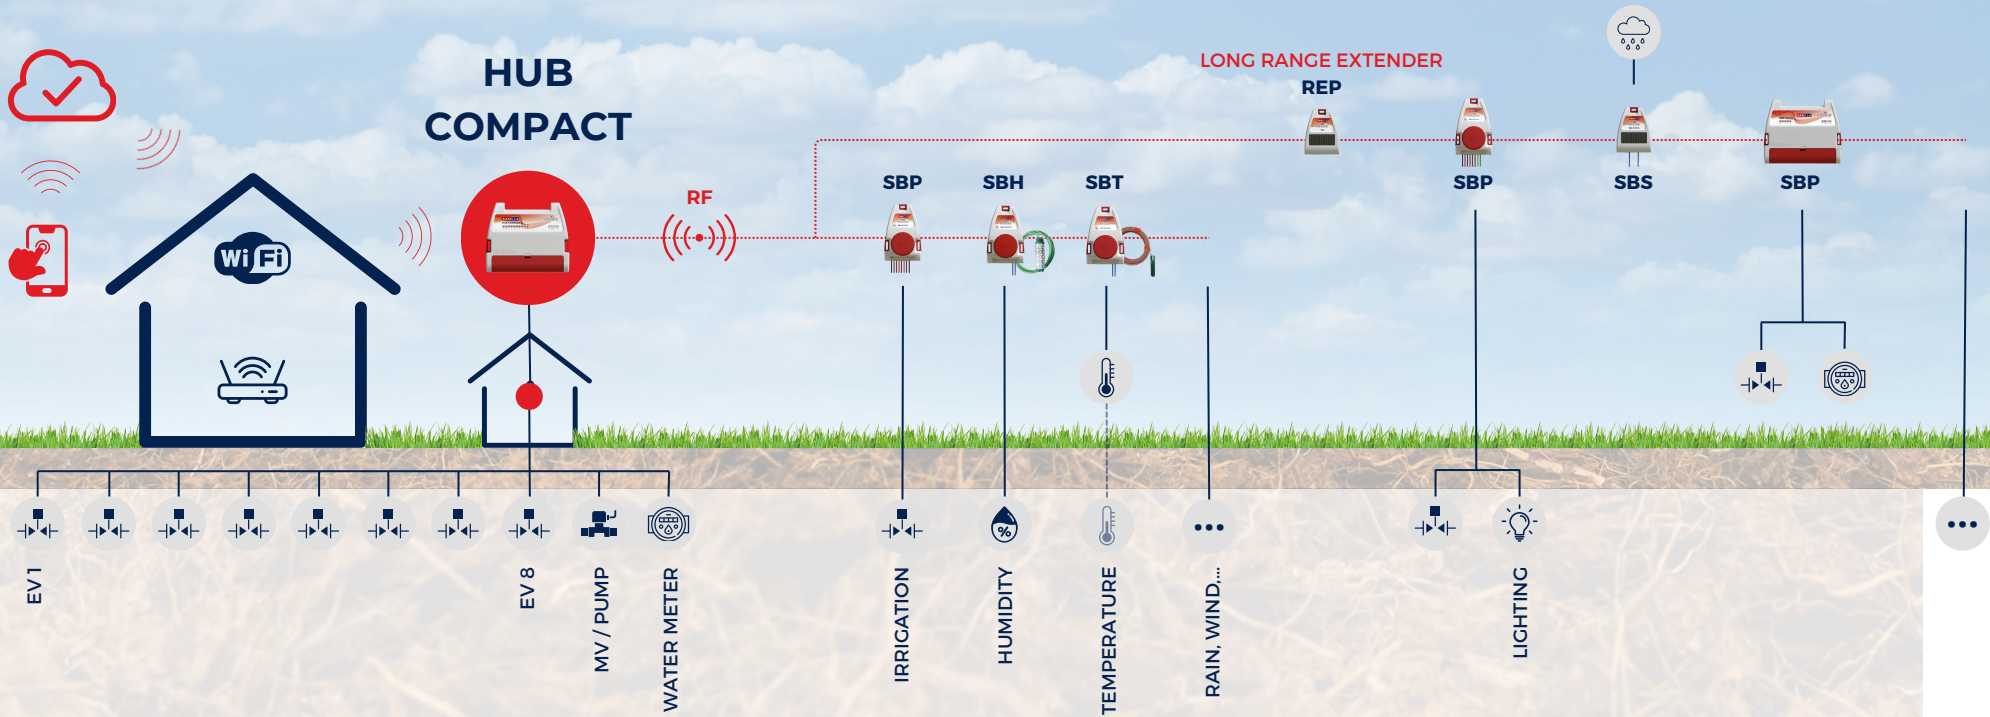

SAMCLA

HUB COMPACT

Water Saving
TECHNOLOGY

HUB

- ✓ INTERNET (WIFI) OR BLUETOOTH CONNECTION
- ✓ UP TO 32 WIRELESS DEVICES PER HUB:
AC, SOLAR & BATTERY OPERATED
CONTROLLERS & SENSORS

CONTROLLER

- ✓ UP TO 8 WIRED STATIONS (24 VAC)
- ✓ MASTER VALVE / PUMP
- ✓ WATER METER
- ✓ POWER SUPPLY INCLUDED

SAFE & SUSTAINABLE GARDENS

SAMCLA QUALITY, MORE EFFICIENCY & LOWER COST

SAMCLA

HUB COMPACT

Real time
TELEMANAGEMENT SYSTEM

scarabelli
scarabelli TECHNOLOGY SPINNT EUROPLAST SAMCLA

samela.com